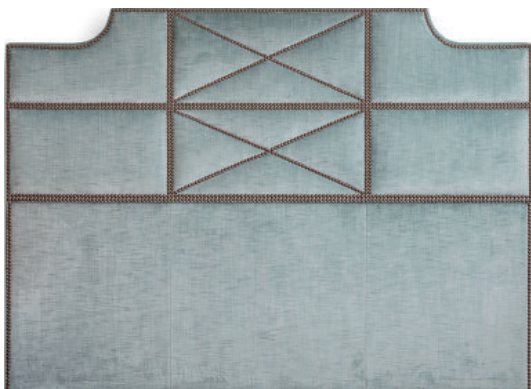

FURNITURE
CABO HEADBOARD

This handsome, flat topped headboard is effortlessly stylish. Cabo can be upholstered in any fabric, with your choice of decorative nailings.

Shown in Como silk velvet - Teal, with Antique brass nailings. Available in any fabric, including a customer's own.

Additional options for customisation include:

- Hand embroidery
- Contrasting or self piping
- Contrasting border
- Deep buttoning
- Decorative nailing
- Matching valance

Bespoke design and bespoke sizes available.
Please contact us for further information.

Dimensions:

	Width
King	160cm 63'
Super king	190cm 74¾'
Emperor	210cm 82½'

Height will be proportionate to the width of the headboard and the height of the ceiling.

Fabric required 6.5m plain fabric

All sizes are approximate and may vary slightly.